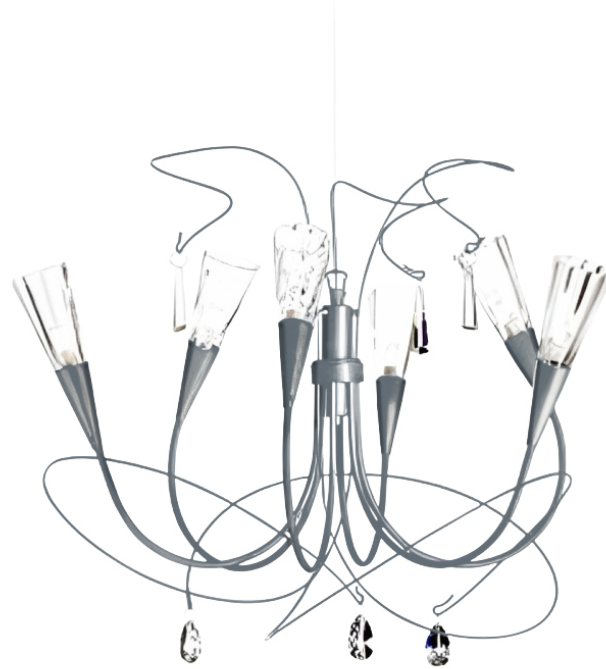

Z_TRUMPET SUSPENSION

Z6460ALU

GENERAL

Series: Z_Trumpet
Brand: Zanin
Division: Classics
Mounting Type: Suspension
Mounting Location: Ceiling
Subcategory: Chandelier

PHYSICAL

Diameter (mm): 699
Diameter (in): 27.5
Height (mm): 508
Height (in): 20
Diffuser: Frosted & Clear Glass - Hand Blown
Fixture Material: Wrought Iron

ELECTRICAL

Number of Lamps: 6
Lamp Type: LED Retrofit
Bulb Included: Bulb Not Included
Total Output Wattage (W): 60
Max. Wattage Per Lamp (W): 10
Lamp Base: G9
Input Voltage (V): 120
Lamp Voltage (V): 120

LED

OPTICAL

RATINGS AND CERTIFICATIONS

Certified By: CSA Certified to UL and CSA Standards
IP rating: IP20

PROJECT _____
TYPE _____
NOTES _____
QUANTITY _____
DATE _____

Z_TRUMPET SUSPENSION

Z6506ALU

PROJECT _____
TYPE _____
NOTES _____
QUANTITY _____
DATE _____